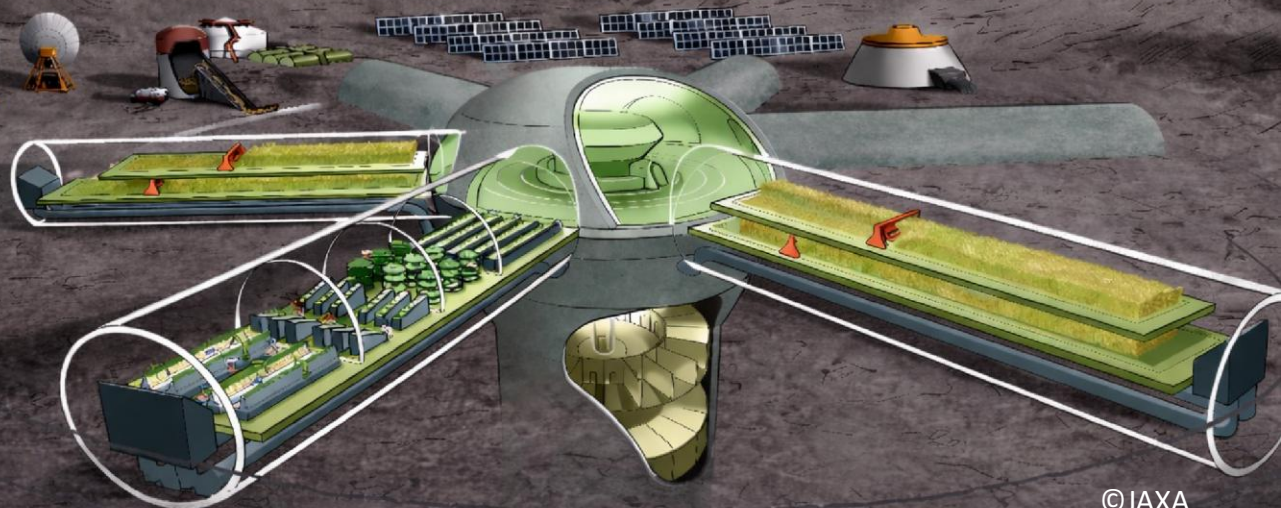

CHIBADAI International Workshop on Space Agriculture and Horticulture 2026

📅 March 16 – 18, 2026

📍 Bio-health Open Innovation Hub (BIH), Chiba University
6-2-1 Kashiwanoha, Kashiwa City, Chiba 277-0882, Japan

©JAXA

Organized by the Research Center for Space Agriculture and Horticulture,
Graduate School of Horticulture, Chiba University